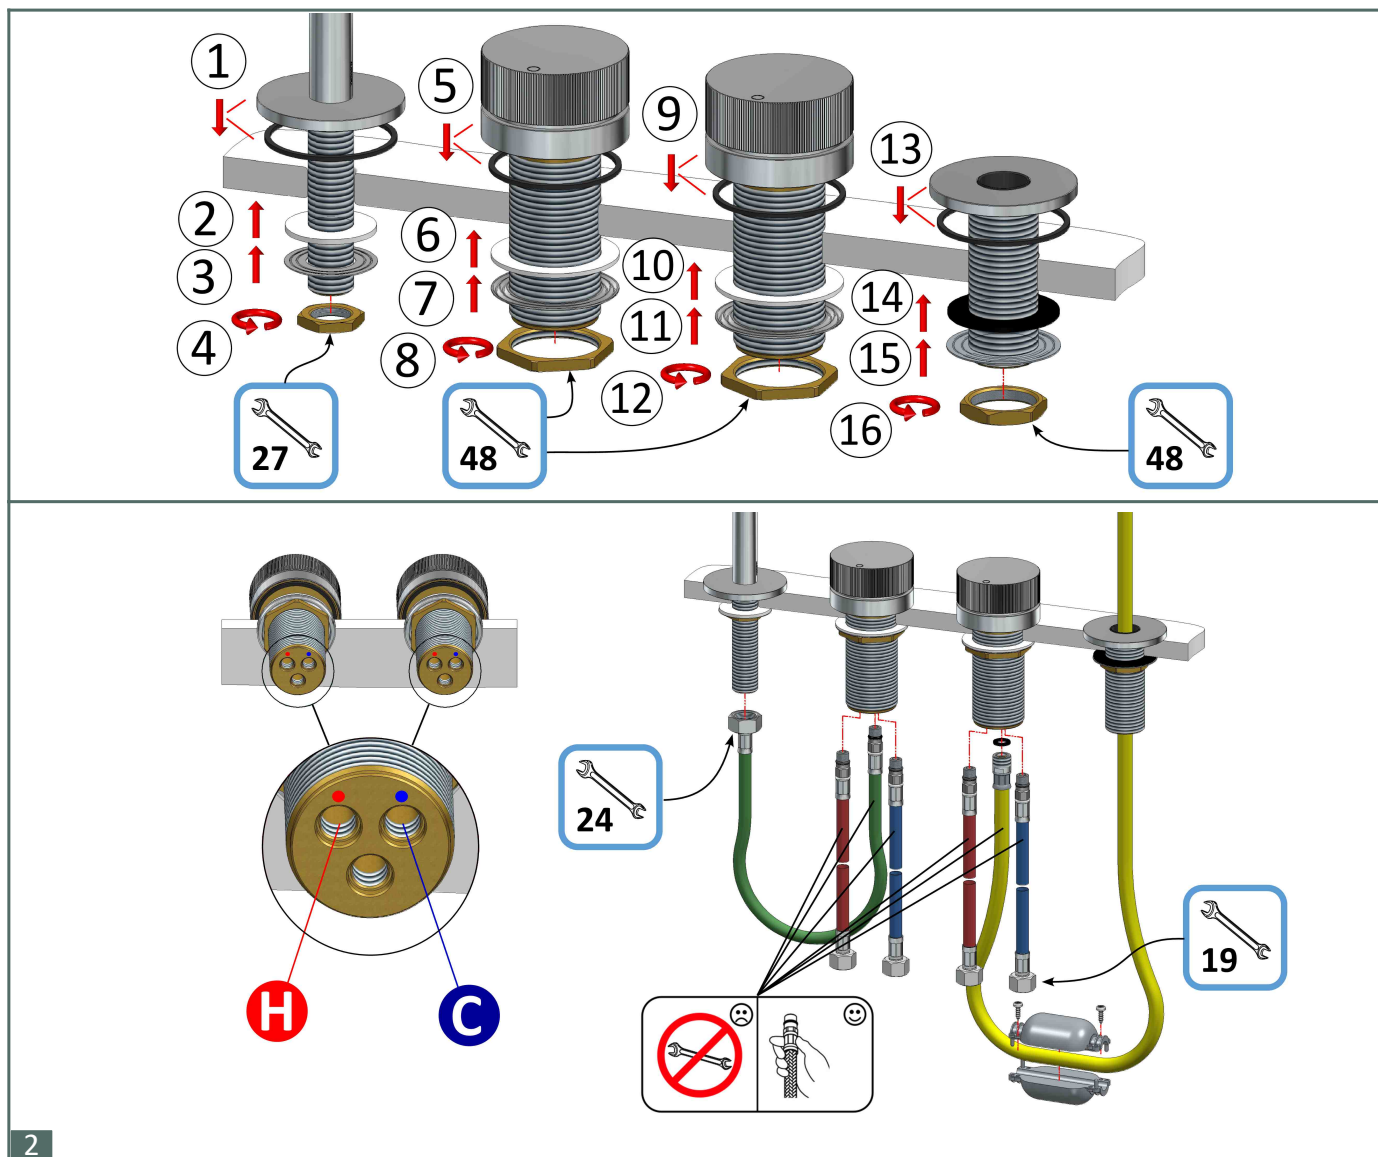

DECK-MOUNTED BATHTUB SET WITH 2 SINGLE-LEVER MIXERS, SPOUT AND HANDSHOWER
SET PER BORDO VASCA CON 2 MISCELATORI MONOCOMANDO, BOCCA E DOCCETTA
ENSEMBLE BAIGNOIRE POUR MONTAGE SUR GORGE AVEC 2 MITIGEURS, BEC ET DOUCHETTE
BATERIA DE REPISA PARA BAÑERA CON 2 MONOMANDOS, CAÑO Y DUCHA DE MANO
WANNENSET FÜR RANDMONTAGE MIT 2 MISCHERN, AUSLAUF UND HANDBRAUSE

RE015

RE0017

BEFORE STARTING - PRIMA DI INIZIARE - AVANT DE COMMENCER - VOR DEM START - ANTES DE EMPEZAR

<p>P bar</p>	<p>1 MIN MAX 5</p>	<p>3 1</p>		<p>FILTER TAPS RECOMMENDED</p>
<p>T °C</p>	<p>MAX 70</p>	<p>60 45</p>		

RE015 - RE017

MEASUREMENTS - QUOTE - MESURES - MEDIDAS - MASSNAHMEN

INSTALLATION - INSTALLAZIONE - INSTALLATION - INSTALCIÓN - INSTALLATION

CLEANING - PULIZIA - NETTOYAGE - LIMPIEZA - REINIGUNG

Finish		✓			✗	
BS Brushed Steel 316 stainless steel		 WATER ✓	 LIQUID SOAP ✓	 SMOOTH CLOTH ✓	 ACID/ABRASIVE DETERGENT ✗	 ABRASIVE SPONGE ✗
		 WATER ✓	 LIQUID SOAP ✓	 SMOOTH CLOTH ✓	 ACID/ABRASIVE DETERGENT ✗	 ABRASIVE SPONGE ✗
BB Brushed Black PVD finish on stainless steel		 WATER ✓	 LIQUID SOAP ✓	 SMOOTH CLOTH ✓	 ACID/ABRASIVE DETERGENT ✗	 ABRASIVE SPONGE ✗
		 WATER ✓	 LIQUID SOAP ✓	 SMOOTH CLOTH ✓	 ACID/ABRASIVE DETERGENT ✗	 ABRASIVE SPONGE ✗
BC Brushed Copper PVD finish on stainless steel		 WATER ✓	 LIQUID SOAP ✓	 SMOOTH CLOTH ✓	 ACID/ABRASIVE DETERGENT ✗	 ABRASIVE SPONGE ✗
		 WATER ✓	 LIQUID SOAP ✓	 SMOOTH CLOTH ✓	 ACID/ABRASIVE DETERGENT ✗	 ABRASIVE SPONGE ✗