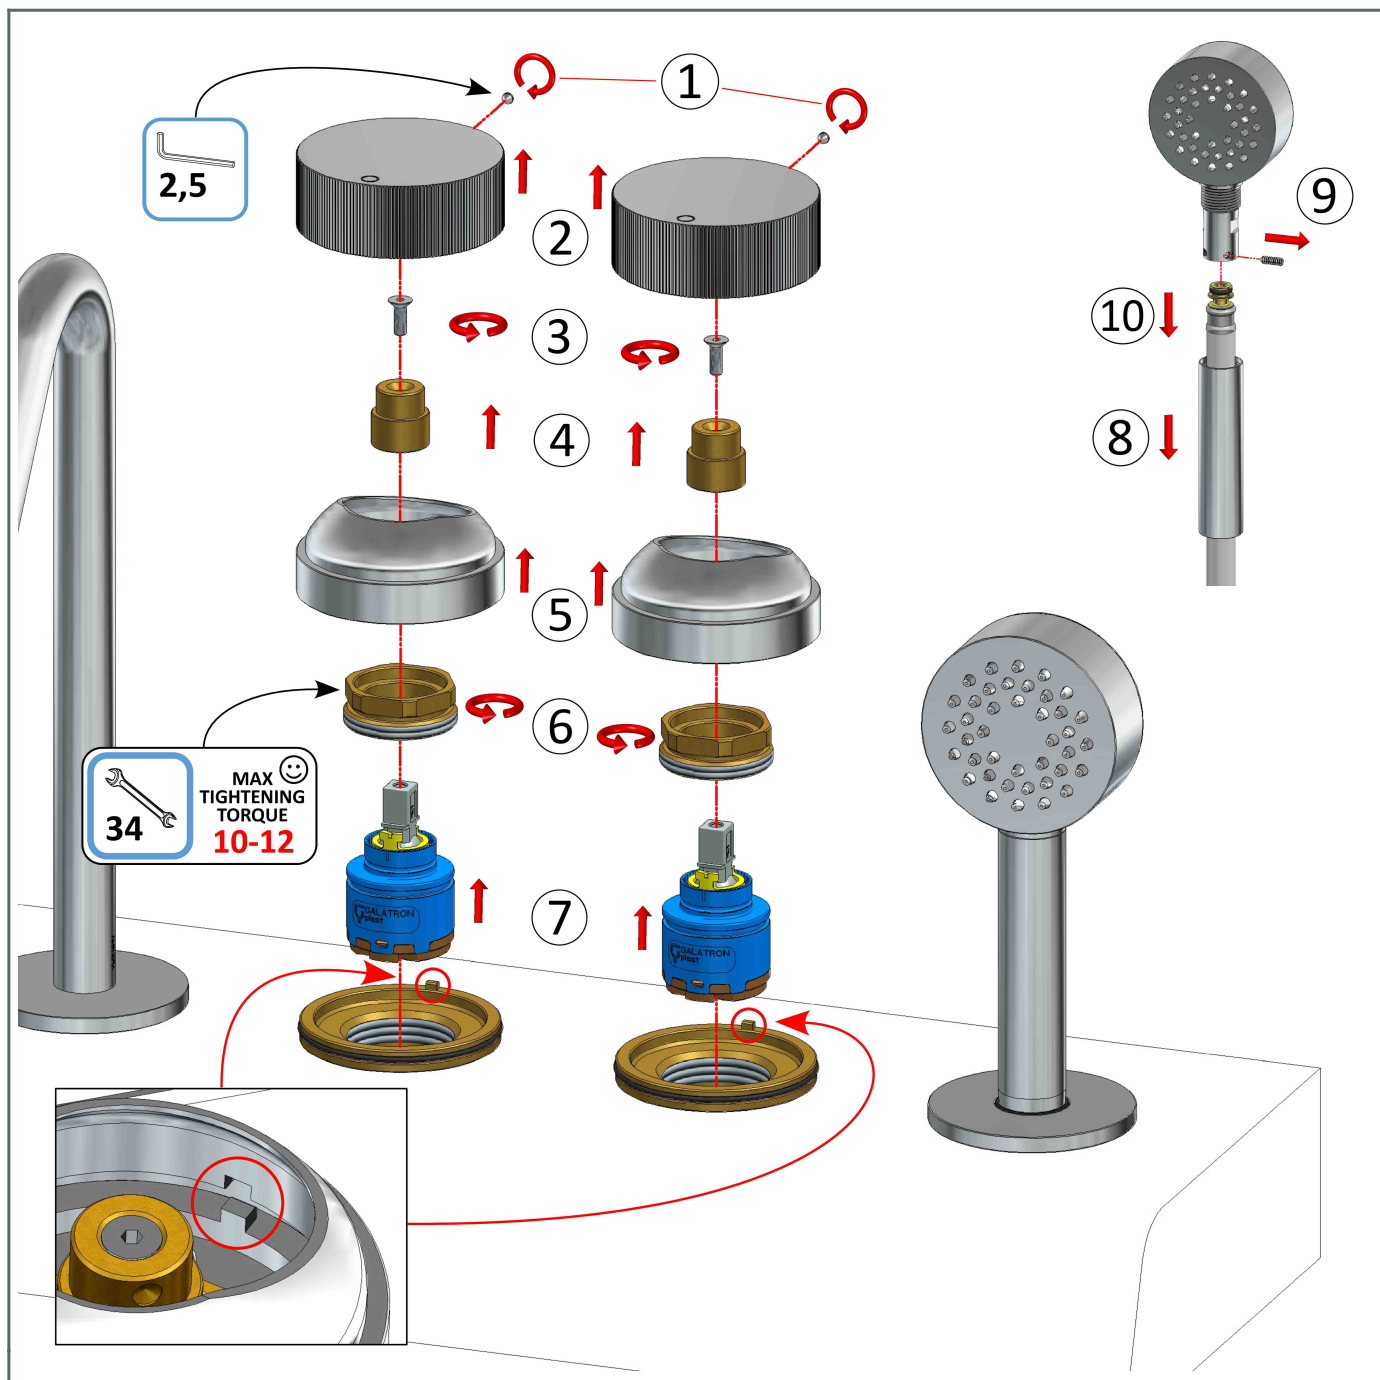

DECK-MOUNTED BATHTUB SET WITH 2 SINGLE-LEVER MIXERS, SPOUT AND HANDSHOWER
SET PER BORDO VASCA CON 2 MISCELATORI MONOCOMANDO, BOCCA E DOCCETTA
ENSEMBLE BAIGNOIRE POUR MONTAGE SUR GORGE AVEC 2 MITIGEURS, BEC ET DOUCHETTE
BATERIA DE REPISA PARA BAÑERA CON 2 MONOMANDOS, CAÑO Y DUCHA DE MANO
WANNENSET FÜR RANDMONTAGE MIT 2 MISCHERN, AUSLAUF UND HANDBRAUSE

RE015 - RE017

MEASUREMENTS - QUOTE - MESURES - MEDIDAS - MASSNAHMEN

INSTALLATION - INSTALLAZIONE - INSTALLATION - INSTALCIÓN - INSTALLATION

CLEANING - PULIZIA - NETTOYAGE - LIMPIEZA - REINIGUNG

Finish		✓			✗	
BS Brushed Steel 316 stainless steel		 WATER ✓	 LIQUID SOAP ✓	 SMOOTH CLOTH ✓	 ACID/ABRASIVE DETERGENT ✗	 ABRASIVE SPONGE ✗
		 WATER ✓	 LIQUID SOAP ✓	 SMOOTH CLOTH ✓	 ACID/ABRASIVE DETERGENT ✗	 ABRASIVE SPONGE ✗
BB Brushed Black PVD finish on stainless steel		 WATER ✓	 LIQUID SOAP ✓	 SMOOTH CLOTH ✓	 ACID/ABRASIVE DETERGENT ✗	 ABRASIVE SPONGE ✗
		 WATER ✓	 LIQUID SOAP ✓	 SMOOTH CLOTH ✓	 ACID/ABRASIVE DETERGENT ✗	 ABRASIVE SPONGE ✗
BC Brushed Copper PVD finish on stainless steel		 WATER ✓	 LIQUID SOAP ✓	 SMOOTH CLOTH ✓	 ACID/ABRASIVE DETERGENT ✗	 ABRASIVE SPONGE ✗
		 WATER ✓	 LIQUID SOAP ✓	 SMOOTH CLOTH ✓	 ACID/ABRASIVE DETERGENT ✗	 ABRASIVE SPONGE ✗