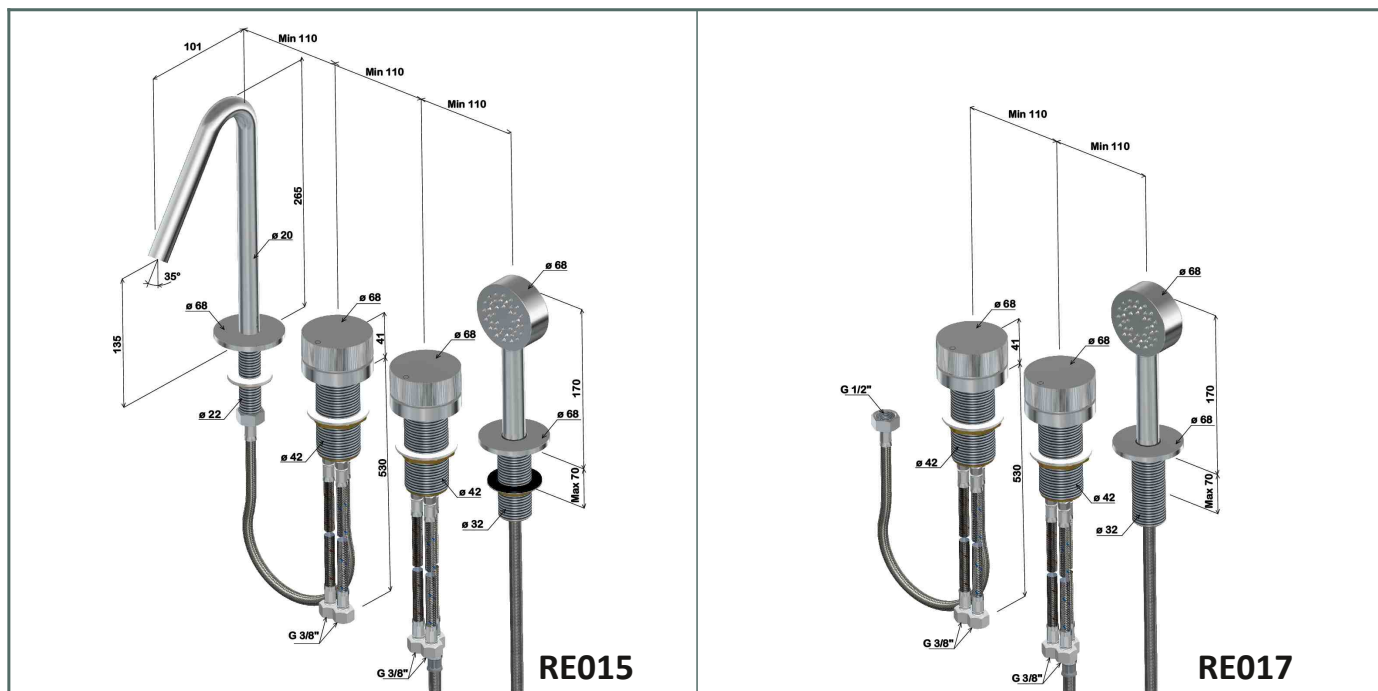

DECK-MOUNTED BATHTUB SET WITH 2 SINGLE-LEVER MIXERS, SPOUT AND HANDSHOWER
SET PER BORDO VASCA CON 2 MISCELATORI MONOCOMANDO, BOCCA E DOCCETTA
ENSEMBLE BAIGNOIRE POUR MONTAGE SUR GORGE AVEC 2 MITIGEURS, BEC ET DOUCHETTE
BATERIA DE REPISA PARA BAÑERA CON 2 MONOMANDOS, CAÑO Y DUCHA DE MANO
WANNENSET FÜR RANDMONTAGE MIT 2 MISCHERN, AUSLAUF UND HANDBRAUSE

RE015 - RE017

MEASUREMENTS - QUOTE - MESURES - MEDIDAS - MASSNAHMEN

INSTALLATION - INSTALLAZIONE - INSTALLATION - INSTALCIÓN - INSTALLATION

CLEANING - PULIZIA - NETTOYAGE - LIMPIEZA - REINIGUNG

Finish		✓			✗	
BS Brushed Steel 316 stainless steel		 WATER ✓	 LIQUID SOAP ✓	 SMOOTH CLOTH ✓	 ACID/ABRASIVE DETERGENT ✗	 ABRASIVE SPONGE ✗
		 WATER ✓	 LIQUID SOAP ✓	 SMOOTH CLOTH ✓	 ACID/ABRASIVE DETERGENT ✗	 ABRASIVE SPONGE ✗
BB Brushed Black PVD finish on stainless steel		 WATER ✓	 LIQUID SOAP ✓	 SMOOTH CLOTH ✓	 ACID/ABRASIVE DETERGENT ✗	 ABRASIVE SPONGE ✗
		 WATER ✓	 LIQUID SOAP ✓	 SMOOTH CLOTH ✓	 ACID/ABRASIVE DETERGENT ✗	 ABRASIVE SPONGE ✗
BC Brushed Copper PVD finish on stainless steel		 WATER ✓	 LIQUID SOAP ✓	 SMOOTH CLOTH ✓	 ACID/ABRASIVE DETERGENT ✗	 ABRASIVE SPONGE ✗
		 WATER ✓	 LIQUID SOAP ✓	 SMOOTH CLOTH ✓	 ACID/ABRASIVE DETERGENT ✗	 ABRASIVE SPONGE ✗